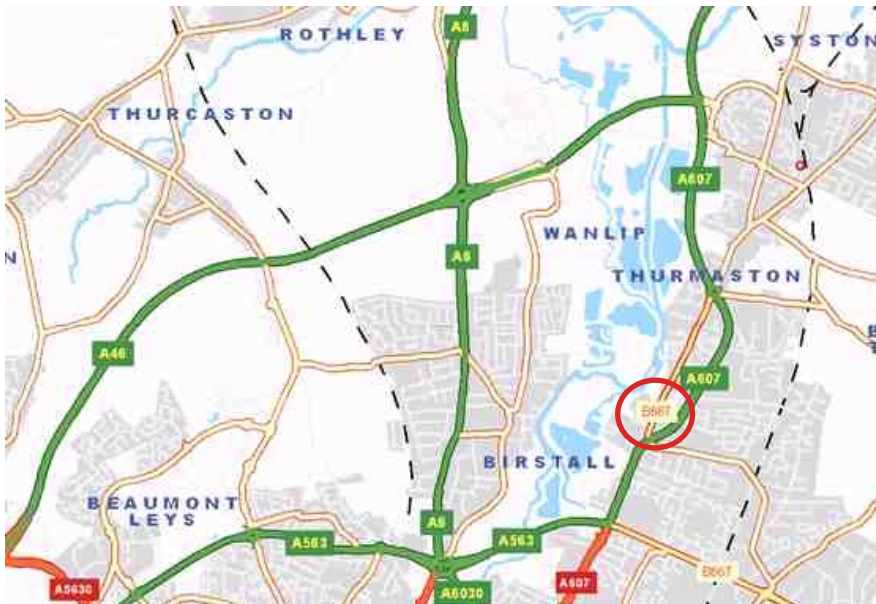

Maps and Directions to MSA Engineering Systems Limited, Leicester Site

Directions From the North:

Leave the M1 at Junction 22 and follow the A50 towards Leicester.

At the A46 roundabout, take the first exit on to the A46 to Leicester East.

Follow the A46 until you reach a roundabout. The 'Hobby Horse' pub is located on the roundabout. Take the 3rd exit on to the A607 towards Leicester.

At the next roundabout take the 4th exit on to the B667 Melton Road, signposted 'Village Centre' (there is a large ASDA on this roundabout).

Continue down Melton Road until you come to a mini-roundabout before the 'Harrow Inn'. Turn right at the mini-roundabout on to Assured Drive. MSA is on the left.

Directions From the South:

Leave the M1 at Junction 21a and follow the A46 East towards Leicester.